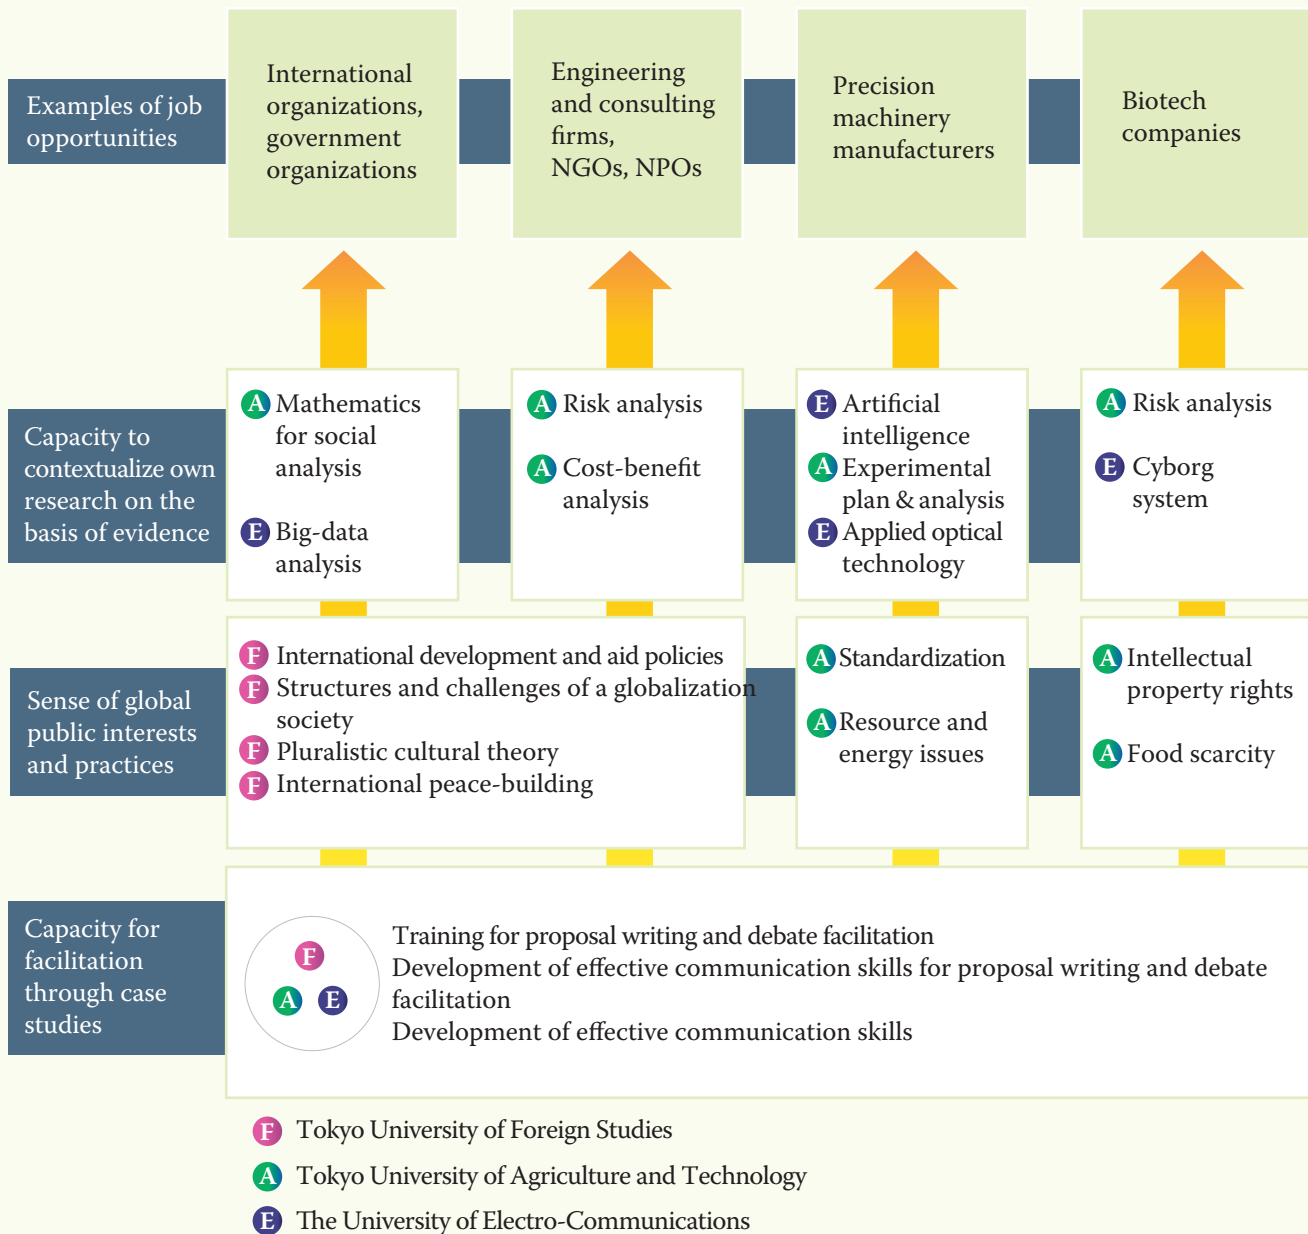

Joint Doctoral Program for Sustainability Research

Overview

The Joint Doctoral Program for Sustainability Research launched in April 2019 is an integrated program jointly offered by the Tokyo University of Agriculture and Technology (TUAT), the University of Electro-Communications (UEC), and TUFS.

Key features	<ul style="list-style-type: none"> - Training Ph.D. students through the cooperation of three university: TUFS-TUAT-UEC - Long-term inter-university partnership - Multidisciplinary, facilitating effective interdisciplinary education - Locating in vicinity, facilitating efficient inter-university education
Human resources	Training students to become inter- / trans-disciplinary practical professionals who can tackle global issues in their field for a sustainable development, at the same time, can contribute to innovations by placing their knowledge in a wider context with other research areas.
Academic degree	Doctor of Philosophy

Development of cooperative training
of three universities, TUFS-TUAT-UEC,
for human resources

Strength of TUFS

Language, Liberal Arts and Regional Studies with a Global Perspective.

Strength of UEC

Big Data, ICT, Artificial Intelligence, and Optoelectronics.

Strength of TUAT

Food, Energy, and Life Science.

Knowledge and skill acquisition and career prospects

Enrollment Limit

TUFS	Graduate School of Global Studies Intake: 3 (April Admission 2, October Admission 1)
TUAT	Graduate School of Engineering Intake: 4
UEC	Graduate School of Informatics and Engineering Intake: 4