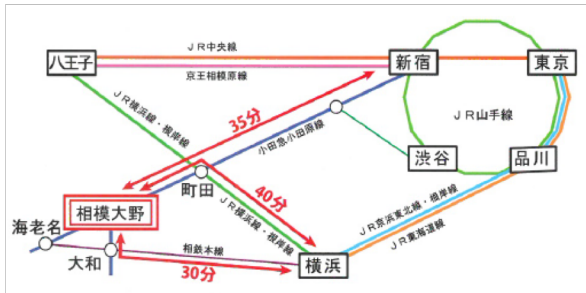

LOCATION & ACCESS

Address: 8-22, Asahicho, Minamiku,
Sagamiharashi, Kanagawa, 252-0304,
Japan
TEL: +81-42-851-5238
FAX: +81-42-851-5239
Email: office@sagamikokusai.jp
URL: www.sagamikokusai.jp

Location : 9-minutes walk from
SAGAMI-ONO station in Odakyu-line

Walking through big shopping mall
called "BONO" and then through
shopping street "SAGAMI-ONO
GINZA DORI"

It takes 35 min from Sagami-Ono
station to Shinjuku station by Rapid
Express train.

It takes 30 min from Sagami-Ono
station to Yokohama station via
Yamato station in Odakyu Enoshima
line.