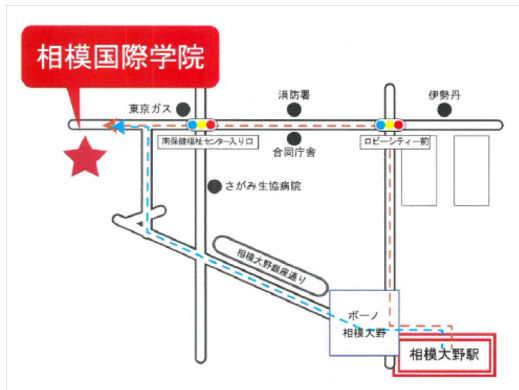

LOCATION & ACCESS

Address: 8-22, Asahicho, Minamiku,
Sagamiharashi, Kanagawa, 252-0304,
Japan
TEL: +81-42-851-5238
FAX: +81-42-851-5239
Email: office@sagamikokusai.jp
URL: www.sagamikokusai.jp

Location : 9-minutes walk from
SAGAMI-ONO station in Odakyu-line

Walking through big shopping mall
called "BONO" and then through
shopping street "SAGAMI-ONO
GINZA DORI"

It takes 35 min from Sagami-Ono
station to Shinjuku station by Rapid
Express train.

It takes 30 min from Sagami-Ono
station to Yokohama station via
Yamato station in Odakyu Enoshima
line.